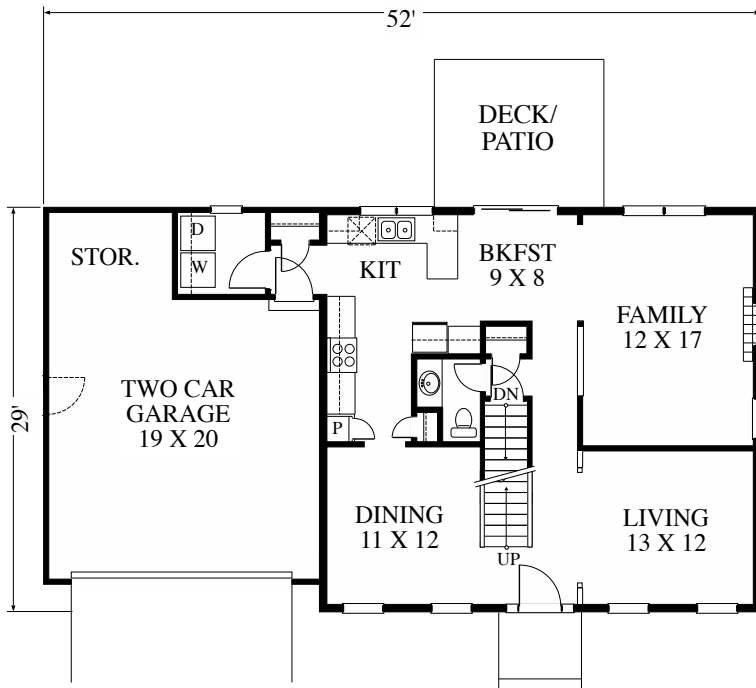

MODEST MOVE-UP

FIRST FLOOR

SECOND FLOOR

Copyright 2009 by James Wentling/Architects

3-07 A THE LEXINGTON II

1,854 SQ FT

This popular Colonial style house features separate formal and informal rooms with a central two-story hall and staircase. Upstairs are three bedrooms and an optional bonus room over the garage. This plan is documented with a basement foundation.