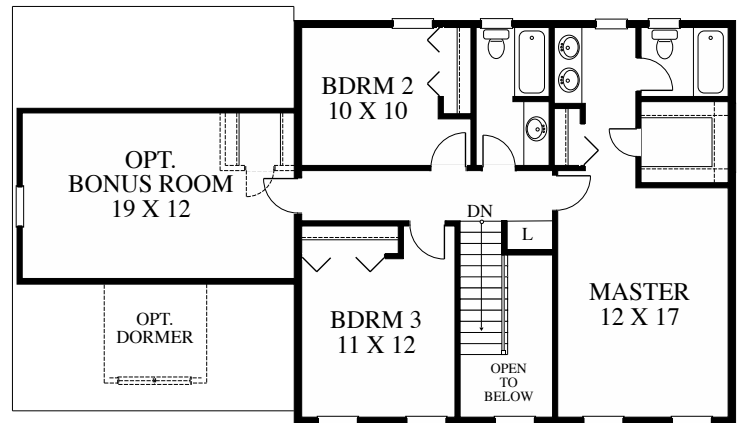

MODEST MOVE-UP

FIRST FLOOR

SECOND FLOOR

Copyright 2009 by James Wentling/Architects

3-07 A THE LEXINGTON II

1,854 SQ FT

This popular Colonial style house features separate formal and informal rooms with a central two-story hall and staircase. Upstairs are three bedrooms and an optional bonus room over the garage. This plan is documented with a basement foundation.